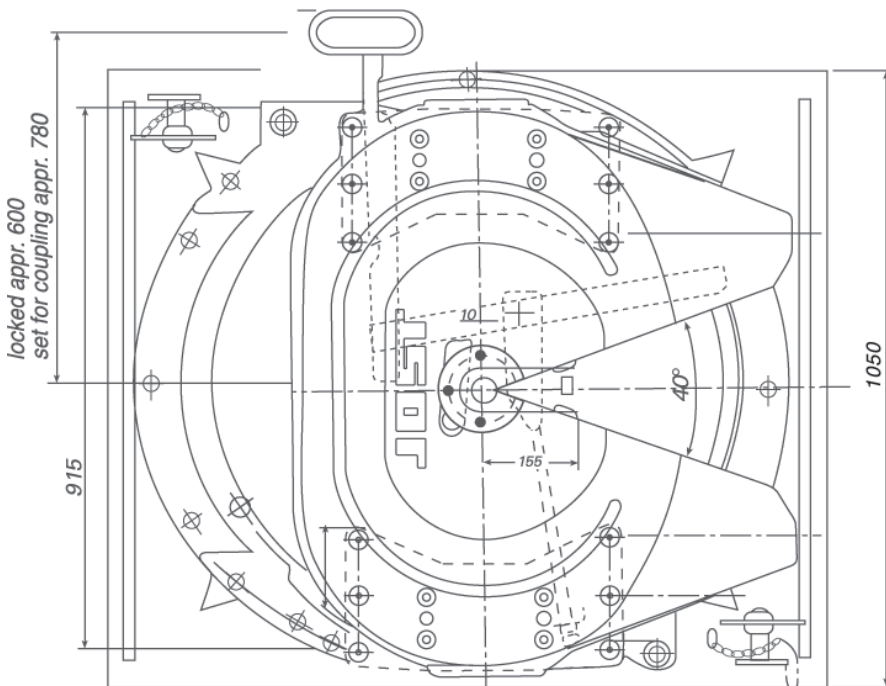

Type: DR 37 C-Z cast top

Application: General Freight Tankers

also available with:

16mm Base Plate DR 37 CZ 16mm

20mm Base Plate DR 37 CZ 20mm

*Note thicker base plate determines extra weight and height.

CRN	24842
Overall height	264 mm
Imposed load	20000 kgs
Gross comb. weight	135000 kgs
Weight approx. (12mm Base)	405 kgs
D-Valve	190kN

Twin lockouts.
 Flush bolt heads on mounting plate in chassis mounting zone. Cast type unit equipped with external king pin grease point for additional lubrication to the jaw.
 Wearing ring easily removed from above on JSK 37 C-Z fifth wheel.
 Mounting must be carried out in accordance with our instructions.

Fig.	Description	Part No DR 37 CZ
1	Lock jaw	SK 1489-Z
2	Lock jaw spring	SK 847
3	Pivot for lock jaw, compl.	SK 2106-67
4	Locking bar	SK 3205-06
5	Locking bar bolt, compl.	SK 3221-01
6	Lever	SK 3105-18
7	Operating handle	SK 3105-15
8	Head bolt	SK 1513
9	Double tension spring	SK 3105-20
10	Wearing ring	SK 2105-19
11	Socket head bolt	SK 2121-07
12	Pedestal (185mm)	SK 2104-01X
	Pedestal (170mm)	SK 2104-21X
	Pedestal (150mm)	SK 2104-02X
13	Upper rubber cushion	SK 1259
14	Lower rubber cushion	SK 2105-25
15	Mounting bracket	SK 1372
16	Socket head bolt, compl.	SK 2121-15
17	Split pin	SK 1974
18	Spring hook	SK 1436
19	Lubrication fitting	SK 1989
20	Grease nipple compl	SK 1976
21	Adjusting Screw	SK 3105-05
22	Hexagon nut	SK 2121-78
23	Guide piece	SK 3205-07
24	Eye bolt compl.	SK 2122-04
25	Grease nipple	SK 3121-11