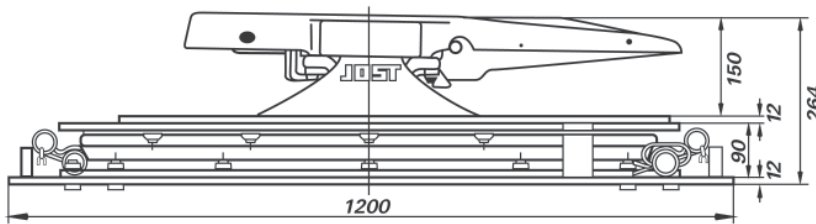

Type: DR 37 C-Z cast top

Application: General Freight Tankers

also available with:

16mm Base Plate DR 37 CZ 16mm

20mm Base Plate DR 37 CZ 20mm

*Note thicker base plate determines extra weight and height.

CRN	24842
Overall height	264 mm
Imposed load	20000 kgs
Gross comb. weight	135000 kgs
Weight approx. (12mm Base)	405 kgs
D-Valve	190kN

Twin lockouts.
 Flush bolt heads on mounting plate in chassis mounting zone. Cast type unit equipped with external king pin grease point for additional lubrication to the jaw.
 Wearing ring easily removed from above on JSK 37 C-Z fifth wheel.
 Mounting must be carried out in accordance with our instructions.

Fig.	Description	Part No DR 37 CZ
1	Lock jaw	SK 1489-Z
2	Lock jaw spring	SK 847
3	Pivot for lock jaw, compl.	SK 2106-67
4	Locking bar	SK 3205-06
5	Locking bar bolt, compl.	SK 3221-01
6	Lever	SK 3105-18
7	Operating handle	SK 3105-15
8	Head bolt	SK 1513
9	Double tension spring	SK 3105-20
10	Wearing ring	SK 2105-19
11	Socket head bolt	SK 2121-07
12	Pedestal (185mm)	SK 2104-01X
	Pedestal (170mm)	SK 2104-21X
	Pedestal (150mm)	SK 2104-02X
13	Upper rubber cushion	SK 1259
14	Lower rubber cushion	SK 2105-25
15	Mounting bracket	SK 1372
16	Socket head bolt, compl.	SK 2121-15
17	Split pin	SK 1974
18	Spring hook	SK 1436
19	Lubrication fitting	SK 1989
20	Grease nipple compl	SK 1976
21	Adjusting Screw	SK 3105-05
22	Hexagon nut	SK 2121-78
23	Guide piece	SK 3205-07
24	Eye bolt compl.	SK 2122-04
25	Grease nipple	SK 3121-11