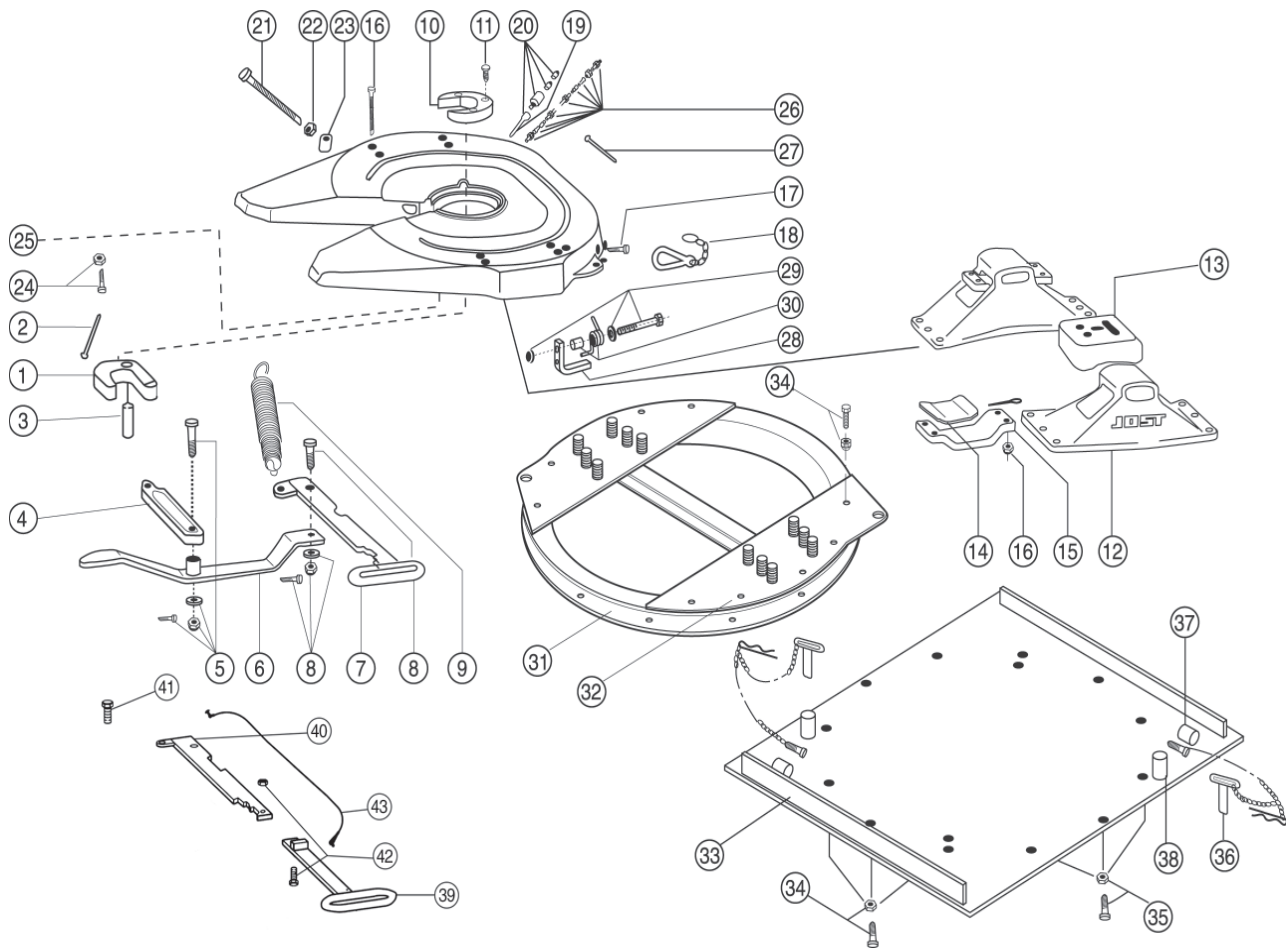

Type: DR 37 C-Z cast top

Application: General Freight Tankers

also available with:

16mm Base Plate DR 37 CZ 16mm

20mm Base Plate DR 37 CZ 20mm

*Note thicker base plate determines extra weight and height.

CRN	24842
Overall height	264 mm
Imposed load	20000 kgs
Gross comb. weight	135000 kgs
Weight approx. (12mm Base)	405 kgs
D-Valve	190kN

Twin lockouts.
 Flush bolt heads on mounting plate in chassis mounting zone. Cast type unit equipped with external king pin grease point for additional lubrication to the jaw.
 Wearing ring easily removed from above on JSK 37 C-Z fifth wheel.
 Mounting must be carried out in accordance with our instructions.

Fig.	Description	Part No DR 37 CZ
1	Lock jaw	SK 1489-Z
2	Lock jaw spring	SK 847
3	Pivot for lock jaw, compl.	SK 2106-67
4	Locking bar	SK 3205-06
5	Locking bar bolt, compl.	SK 3221-01
6	Lever	SK 3105-18
7	Operating handle	SK 3105-15
8	Head bolt	SK 1513
9	Double tension spring	SK 3105-20
10	Wearing ring	SK 2105-19
11	Socket head bolt	SK 2121-07
12	Pedestal (185mm)	SK 2104-01X
	Pedestal (170mm)	SK 2104-21X
	Pedestal (150mm)	SK 2104-02X
13	Upper rubber cushion	SK 1259
14	Lower rubber cushion	SK 2105-25
15	Mounting bracket	SK 1372
16	Socket head bolt, compl.	SK 2121-15
17	Split pin	SK 1974
18	Spring hook	SK 1436
19	Lubrication fitting	SK 1989
20	Grease nipple compl	SK 1976
21	Adjusting Screw	SK 3105-05
22	Hexagon nut	SK 2121-78
23	Guide piece	SK 3205-07
24	Eye bolt compl.	SK 2122-04
25	Grease nipple	SK 3121-11