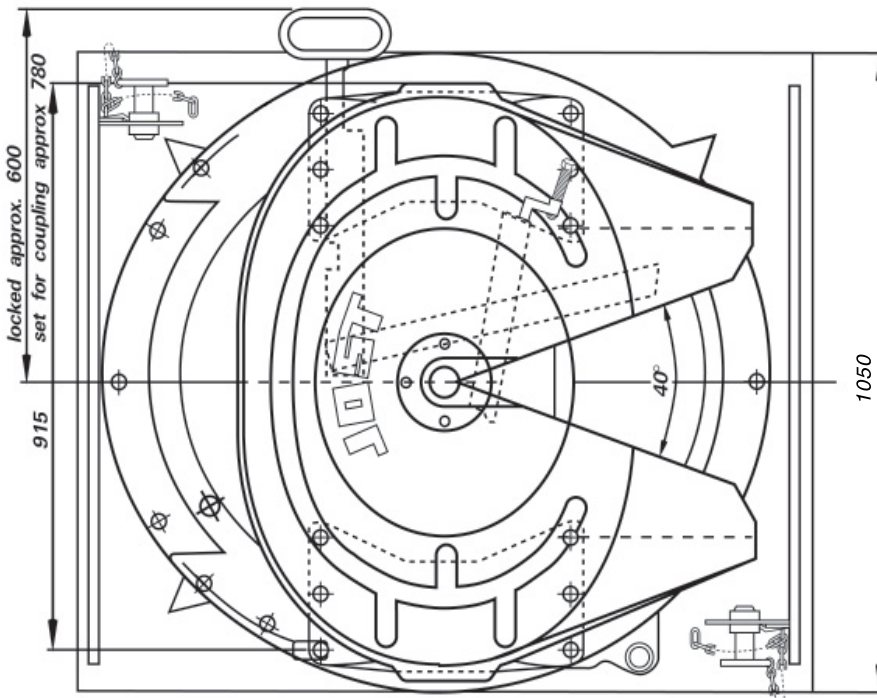

Type: DR 36 CV cast top

Application: General Freight Tankers

also available with:

- 16mm Base Plate DR 36 CV 16mm
- 20mm Base Plate DR 36 CV 20mm
- *Note thicker base plate determines extra weight and height.

CRN	24832
Overall height	264 mm
Gross comb. weight	135000 kgs
Weight approx.	417 kgs
D-Value	190kN

Twin lockouts.
 Flush bolt heads on mounting plate in chassis mounting zone.
 Wearing ring easily removed from above on JSK 36 C-V fifth wheel.
 Mounting must be carried out in accordance with our instructions.