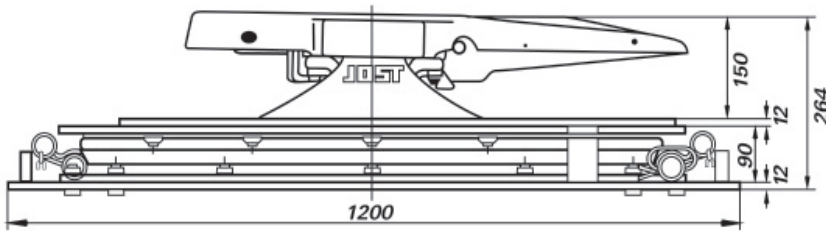

Type: DR 36 CV cast top

Application: General Freight Tankers

also available with:

- 16mm Base Plate DR 36 CV 16mm
- 20mm Base Plate DR 36 CV 20mm
- *Note thicker base plate determines extra weight and height.

CRN	24832
Overall height	264 mm
Gross comb. weight	135000 kgs
Weight approx.	417 kgs
D-Value	190kN

Twin lockouts.
 Flush bolt heads on mounting plate in chassis mounting zone.
 Wearing ring easily removed from above on JSK 36 C-V fifth wheel.
 Mounting must be carried out in accordance with our instructions.