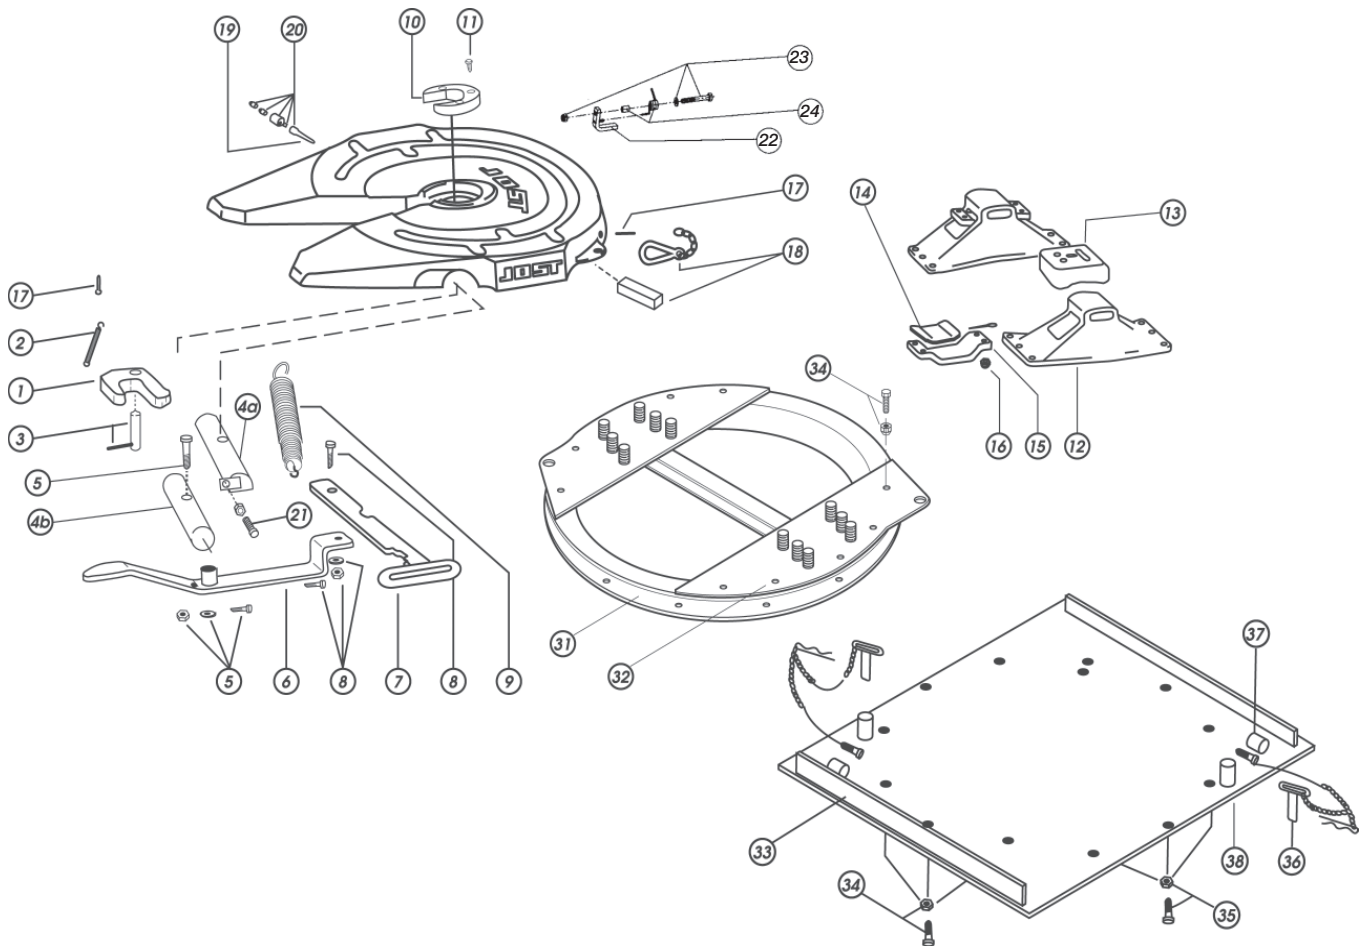

CRN	24832
Overall height	264 mm
Gross comb. weight	135000 kgs
Weight approx.	417 kgs
D-Value	190kN

Twin lockouts.
 Flush bolt heads on mounting plate in chassis mounting zone.
 Wearing ring easily removed from above on JSK 36 C-V fifth wheel.
 Mounting must be carried out in accordance with our instructions.

Fig.	Description	Part No DR 36 CV	Fig.	Description	Part No. DR 36 CV
1	Lock jaw	SK 2105-15	20	Grease nipple compl	SK 1976
2	Lock jaw spring	SK 847	21	Adjusting Screw	SK 2121-76
3	Pivot for lock jaw	SK 2121-13	22	Spring latch 1996 onwards	SK 3121-52
4a	Locking bar manual adjust after 1992	SK 2106-31	23	Bolt for spring latch	SK 3521-03
4b	Locking bar auto adjust pre 1992	SK 2105-17	24	Spring for latch	SK 3121-59
5	Locking bar bolt	SK 2122-25	31	Ball bearing	DK 90-14
6	Lever	SK 2105-01	32	Half moon compl.	SK 3706-40
7	Operating handle	SK 2105-07	33a	Base plate (12mm) incl.36,37,38	SK 3706-30
8	Head bolt	SK 1513	33b	Base plate (16mm) incl.36,37,38	SK 3706-31
9	Double tension spring	SK 2105-11	33c	Base plate (20mm) incl.36,37,38	SK 3706-32
10	Wearing ring	SK 2105-19	34	Hex. bolt compl.	SK 3721-04
11	Socket head bolt	SK 2121-07	35	Countersunk bolt compl.	SK 3721-05
12	Pedestal (185mm)	SK 2104-01X	36	lock out pin compl.	SK 3705-09
	Pedestal (170mm)	SK 2104-21X	37	Tube park	SK 3706-04
	Pedestal (150mm)	SK 2104-02X	38	Tube lock out	SK 3705-10
13	Upper rubber cushion	SK 1259		Repair Kits	
14	Lower rubber cushion	SK 2105-25	1,2,3,10,11	Repair kit for locking device	SK 2121-50
15	Mounting bracket	SK 1372	1,2,3	Repair kit for locking device	SK 2121-52
16	Hex bolt	SK 60	1,2,3,8	Repair kit for locking device	SK 2121-68
17	Split pin	SK 1974	10,11,18,		
18	Spring hook	SK 1436V	13,14,16	Repair kit for rubber bearing	SK 2121-69
19	Lubrication fitting compl.	SK 2105-28	22,23,24	Repair kit for spring latch	SK 3121-52 Kit